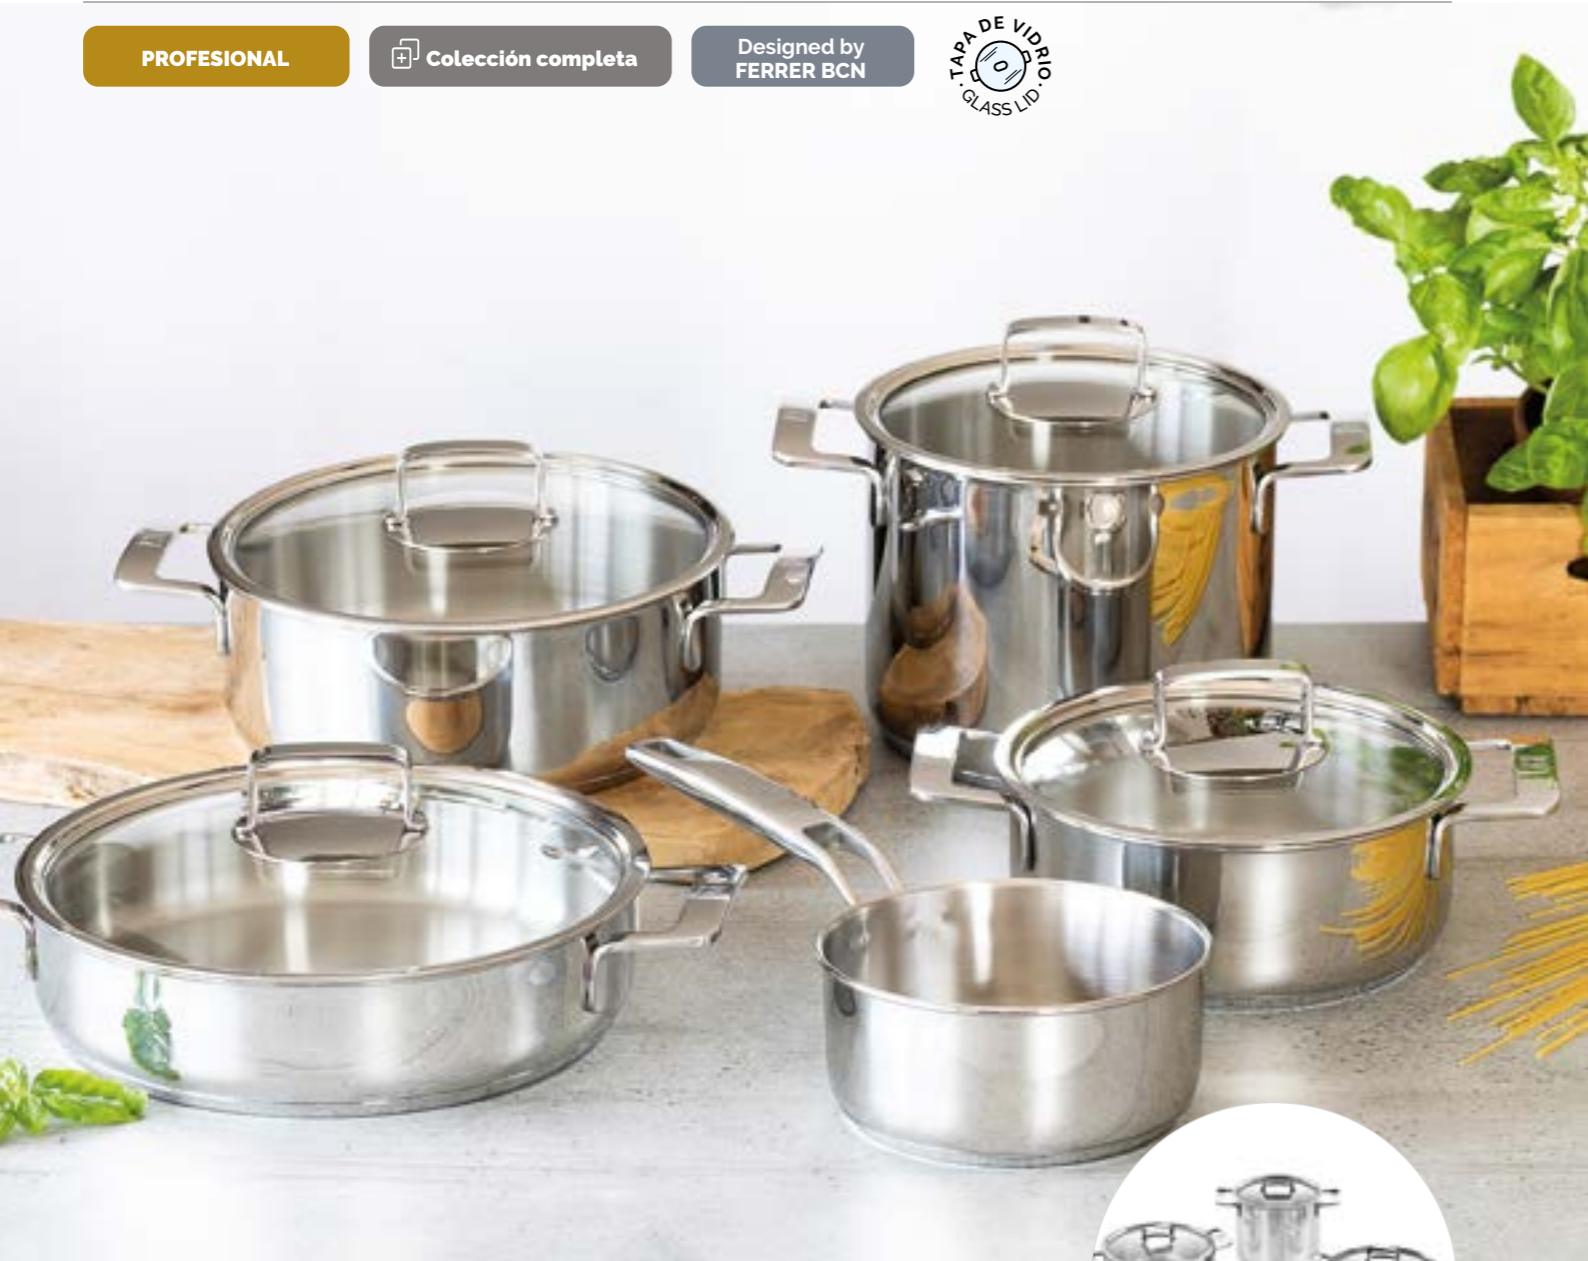

Signature

BATERIA DE COCINA
COOKWARE

ACERO
INOXIDABLE 18/10
Stainless steel

5-5'5
mm

FULL INDUCTION

ACERO
INOXIDABLE
18/10
STAINLESS
STEEL

PFAS
FREE

PROFESIONAL

Colección completa

Designed by
FERRER BCN

MENAJE 4 PIEZAS 4 pieces cookware set

Composición Menaje 4 piezas:
Cacerola con tapa Ø 20 cm y Ø 24 cm,
Olla con tapa Ø 20 cm y Cazo Ø 16 cm.

Ref. A779904 | EAN 8411796112112

MENAJE 5 PIEZAS 5 pieces cookware set

Composición Menaje 5 piezas:
Cacerola con tapa Ø 20 cm y Ø 24 cm,
Olla con tapa Ø 20 cm, Cazo Ø 16 cm y
Rustidera Ø 26 cm.

Ref. A779905 | EAN 8411796112044